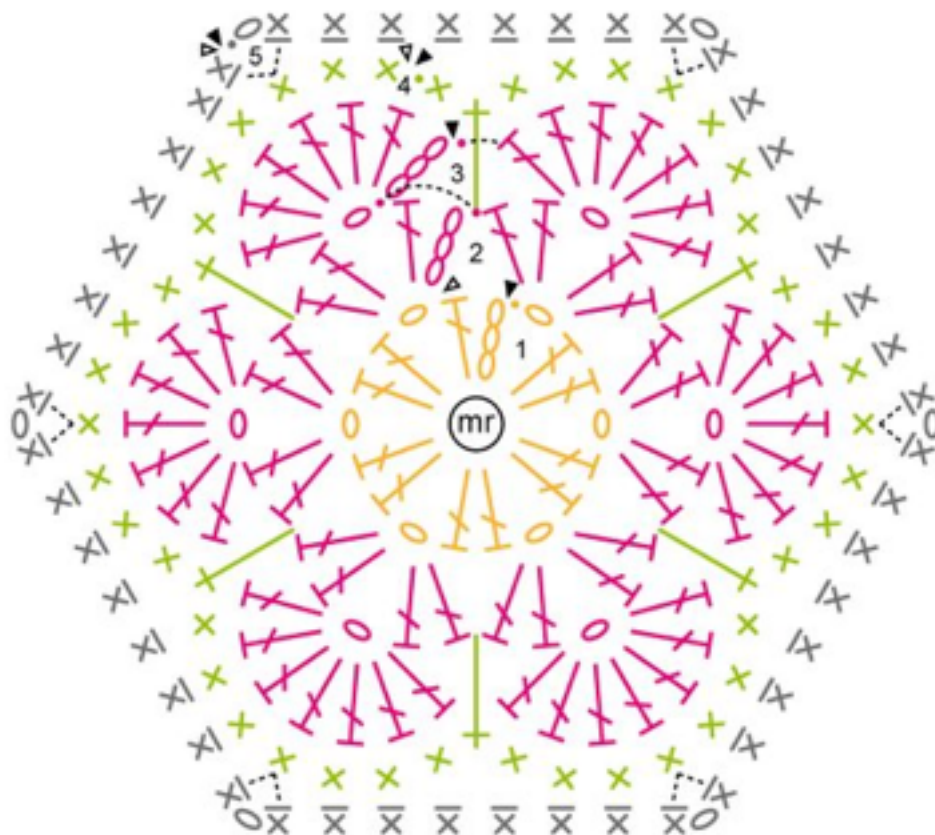

# African Flower

## Stitch key

(mr) start with magic ring

o chain

X single crochet

X̄ single crochet in back loop only

T double crochet

• slip stitch

▲ fasten off